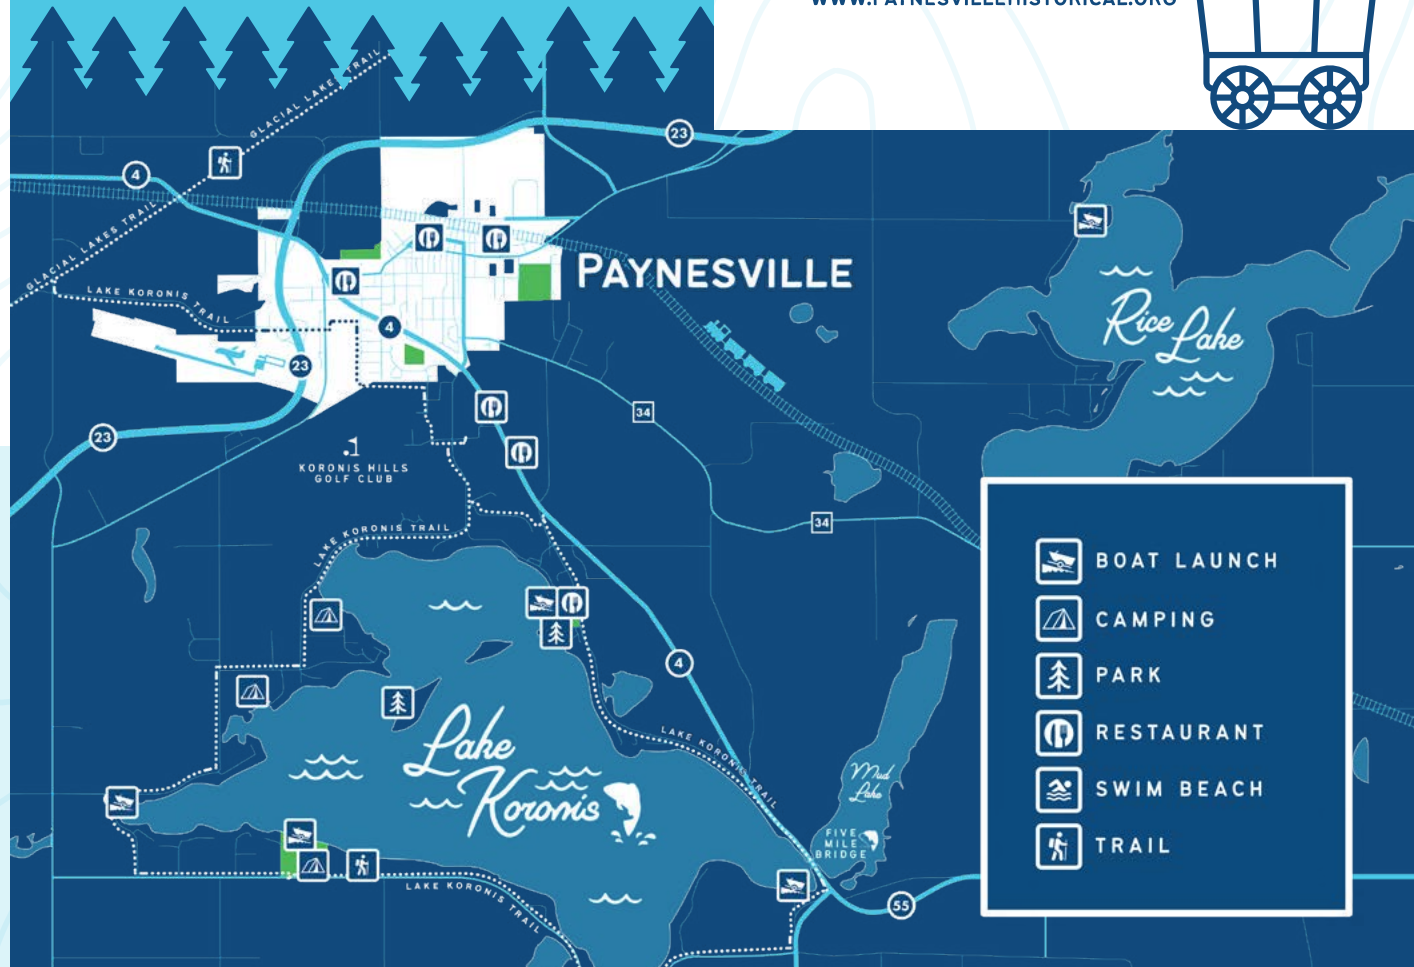

**FIREHOUSE COFFEE COMPANY**  
 202 Washburne Ave, Paynesville | 320.243.2222

**BACKDRAFT BASH**  
 SATURDAY, AUGUST 23  
 Fireman's Dance Following the Paynesville Airshow

**LAKE KORONIS 4TH**  
**OF JULY BOAT PARADE**  
 FRIDAY, JULY 4  
 1PM-3PM | Starts at Koronis Ministries

**C&M CIRCUS**  
 TUESDAY, JULY 29  
 5:30PM & 7PM | Ambulance Garage Lot

**SMALL BUSINESS SATURDAY**  
**JOYFUL JAMBOREE**  
 SATURDAY, NOVEMBER 29  
 5PM - 7PM | Gazebo Park

**Summer Craft Sale**  
**GREEN ROOF AREA CENTER**  
 June 21 | 9AM-3PM