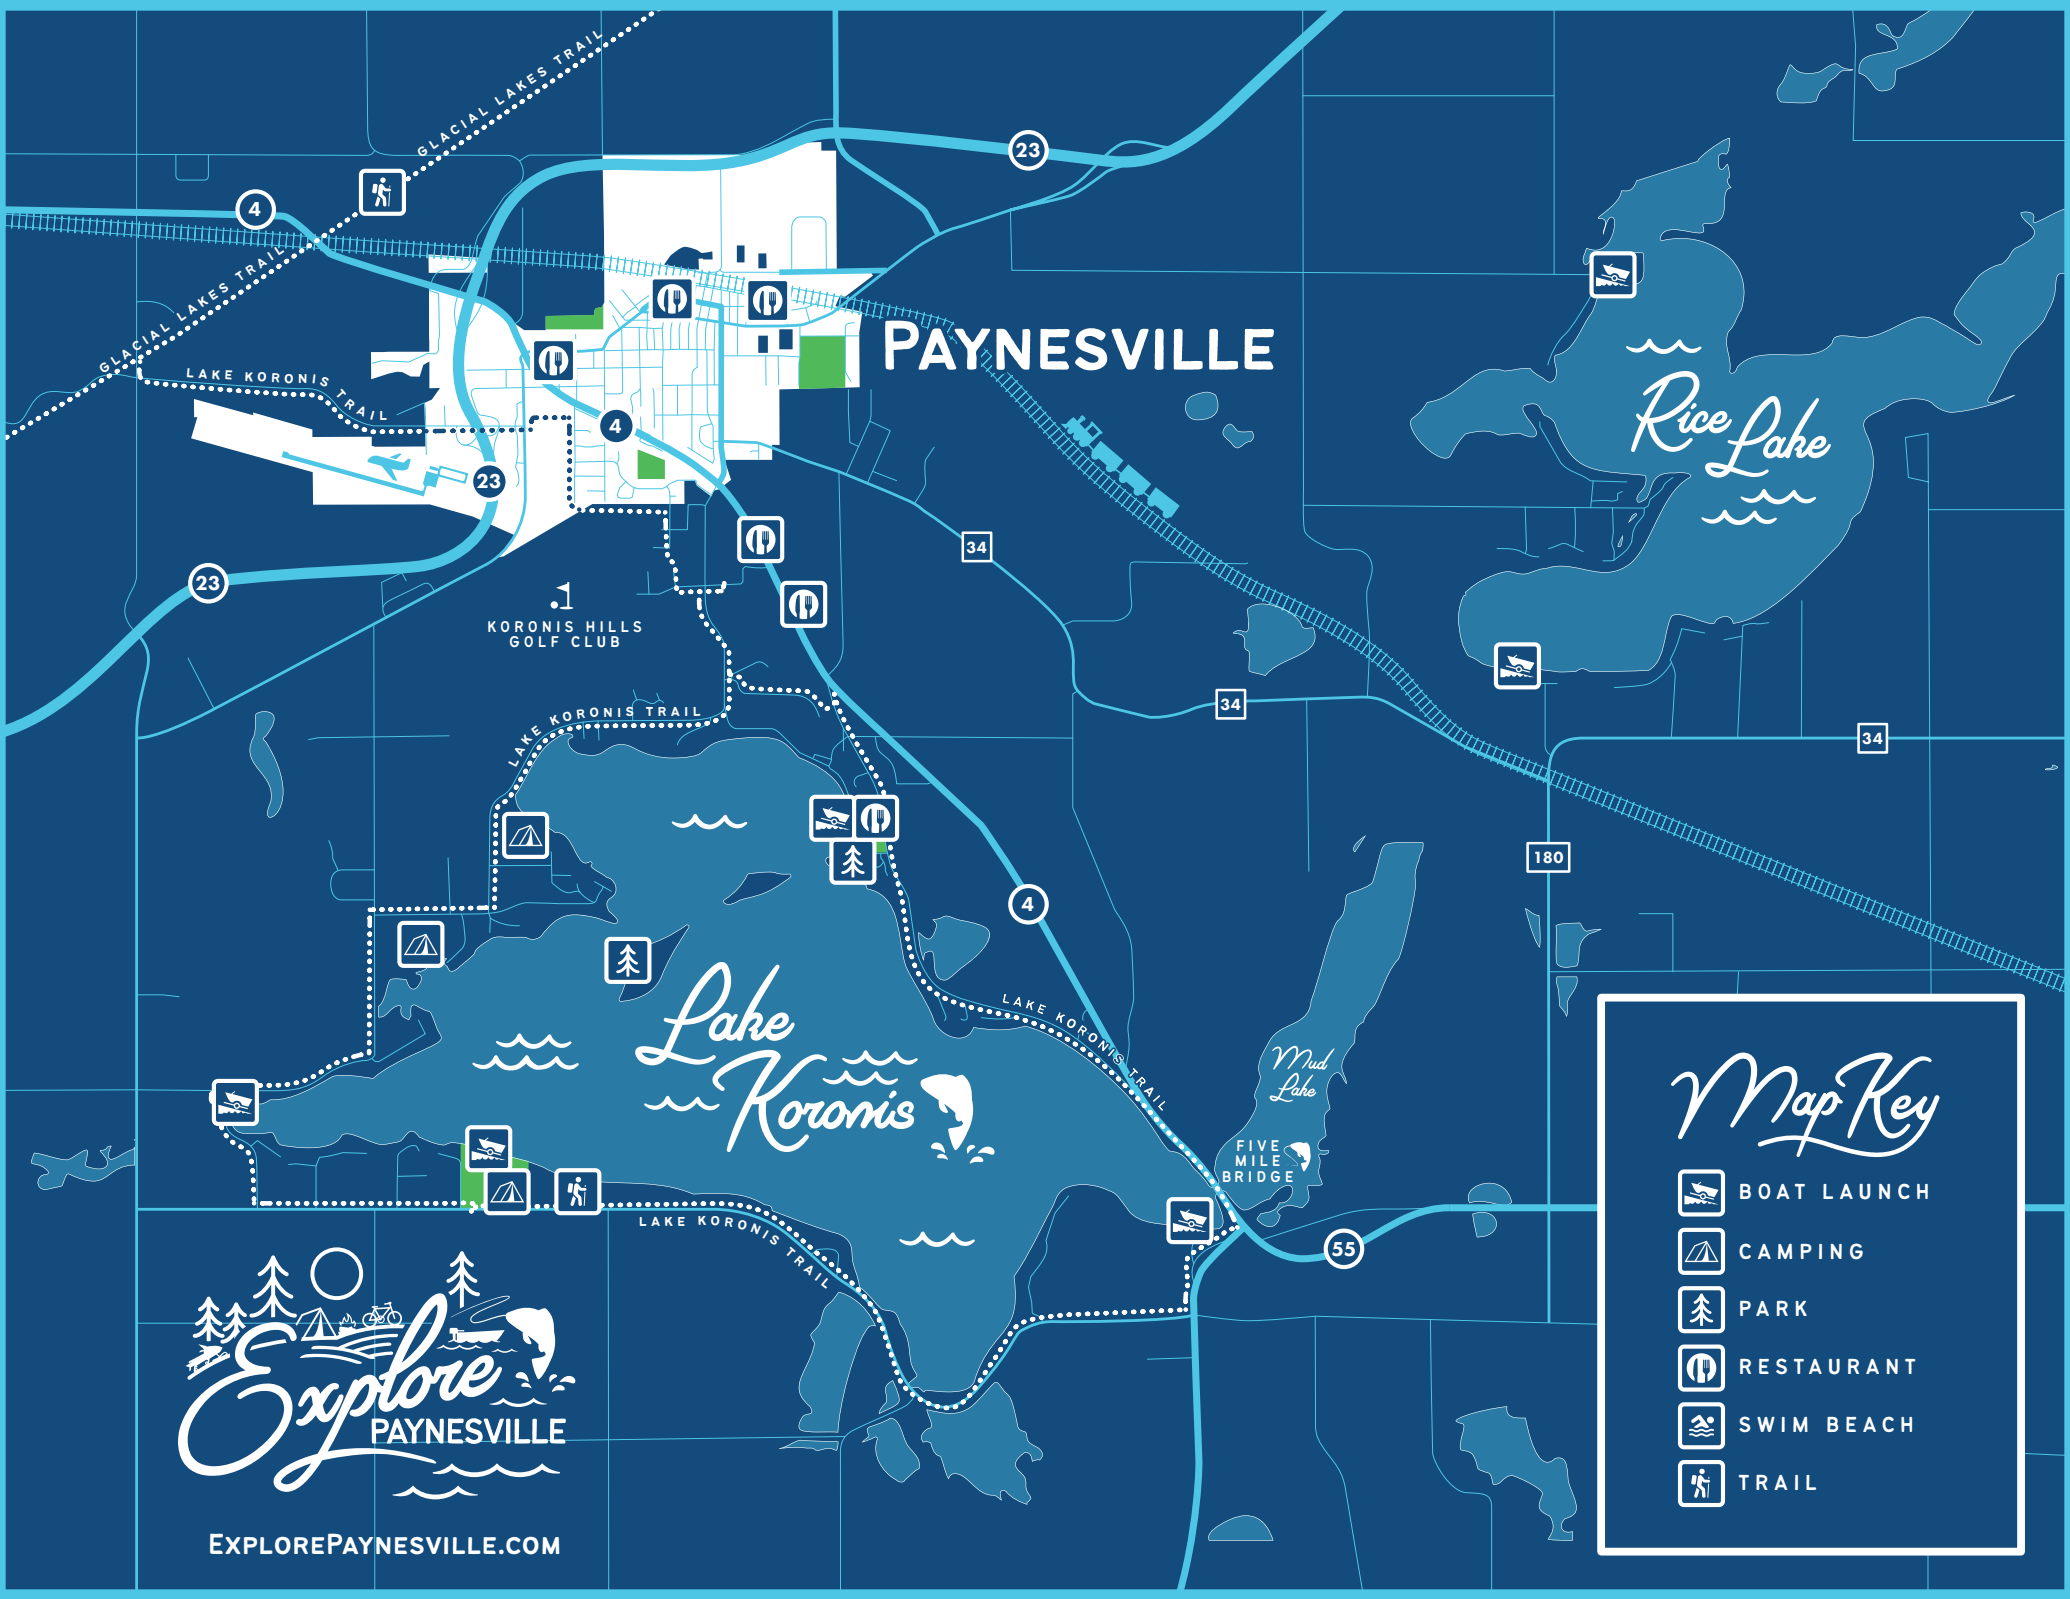

PAYNESVILLE

Map Key

-  BOAT LAUNCH
-  CAMPING
-  PARK
-  RESTAURANT
-  SWIM BEACH
-  TRAIL

EXPLOREPAYNESVILLE.COM