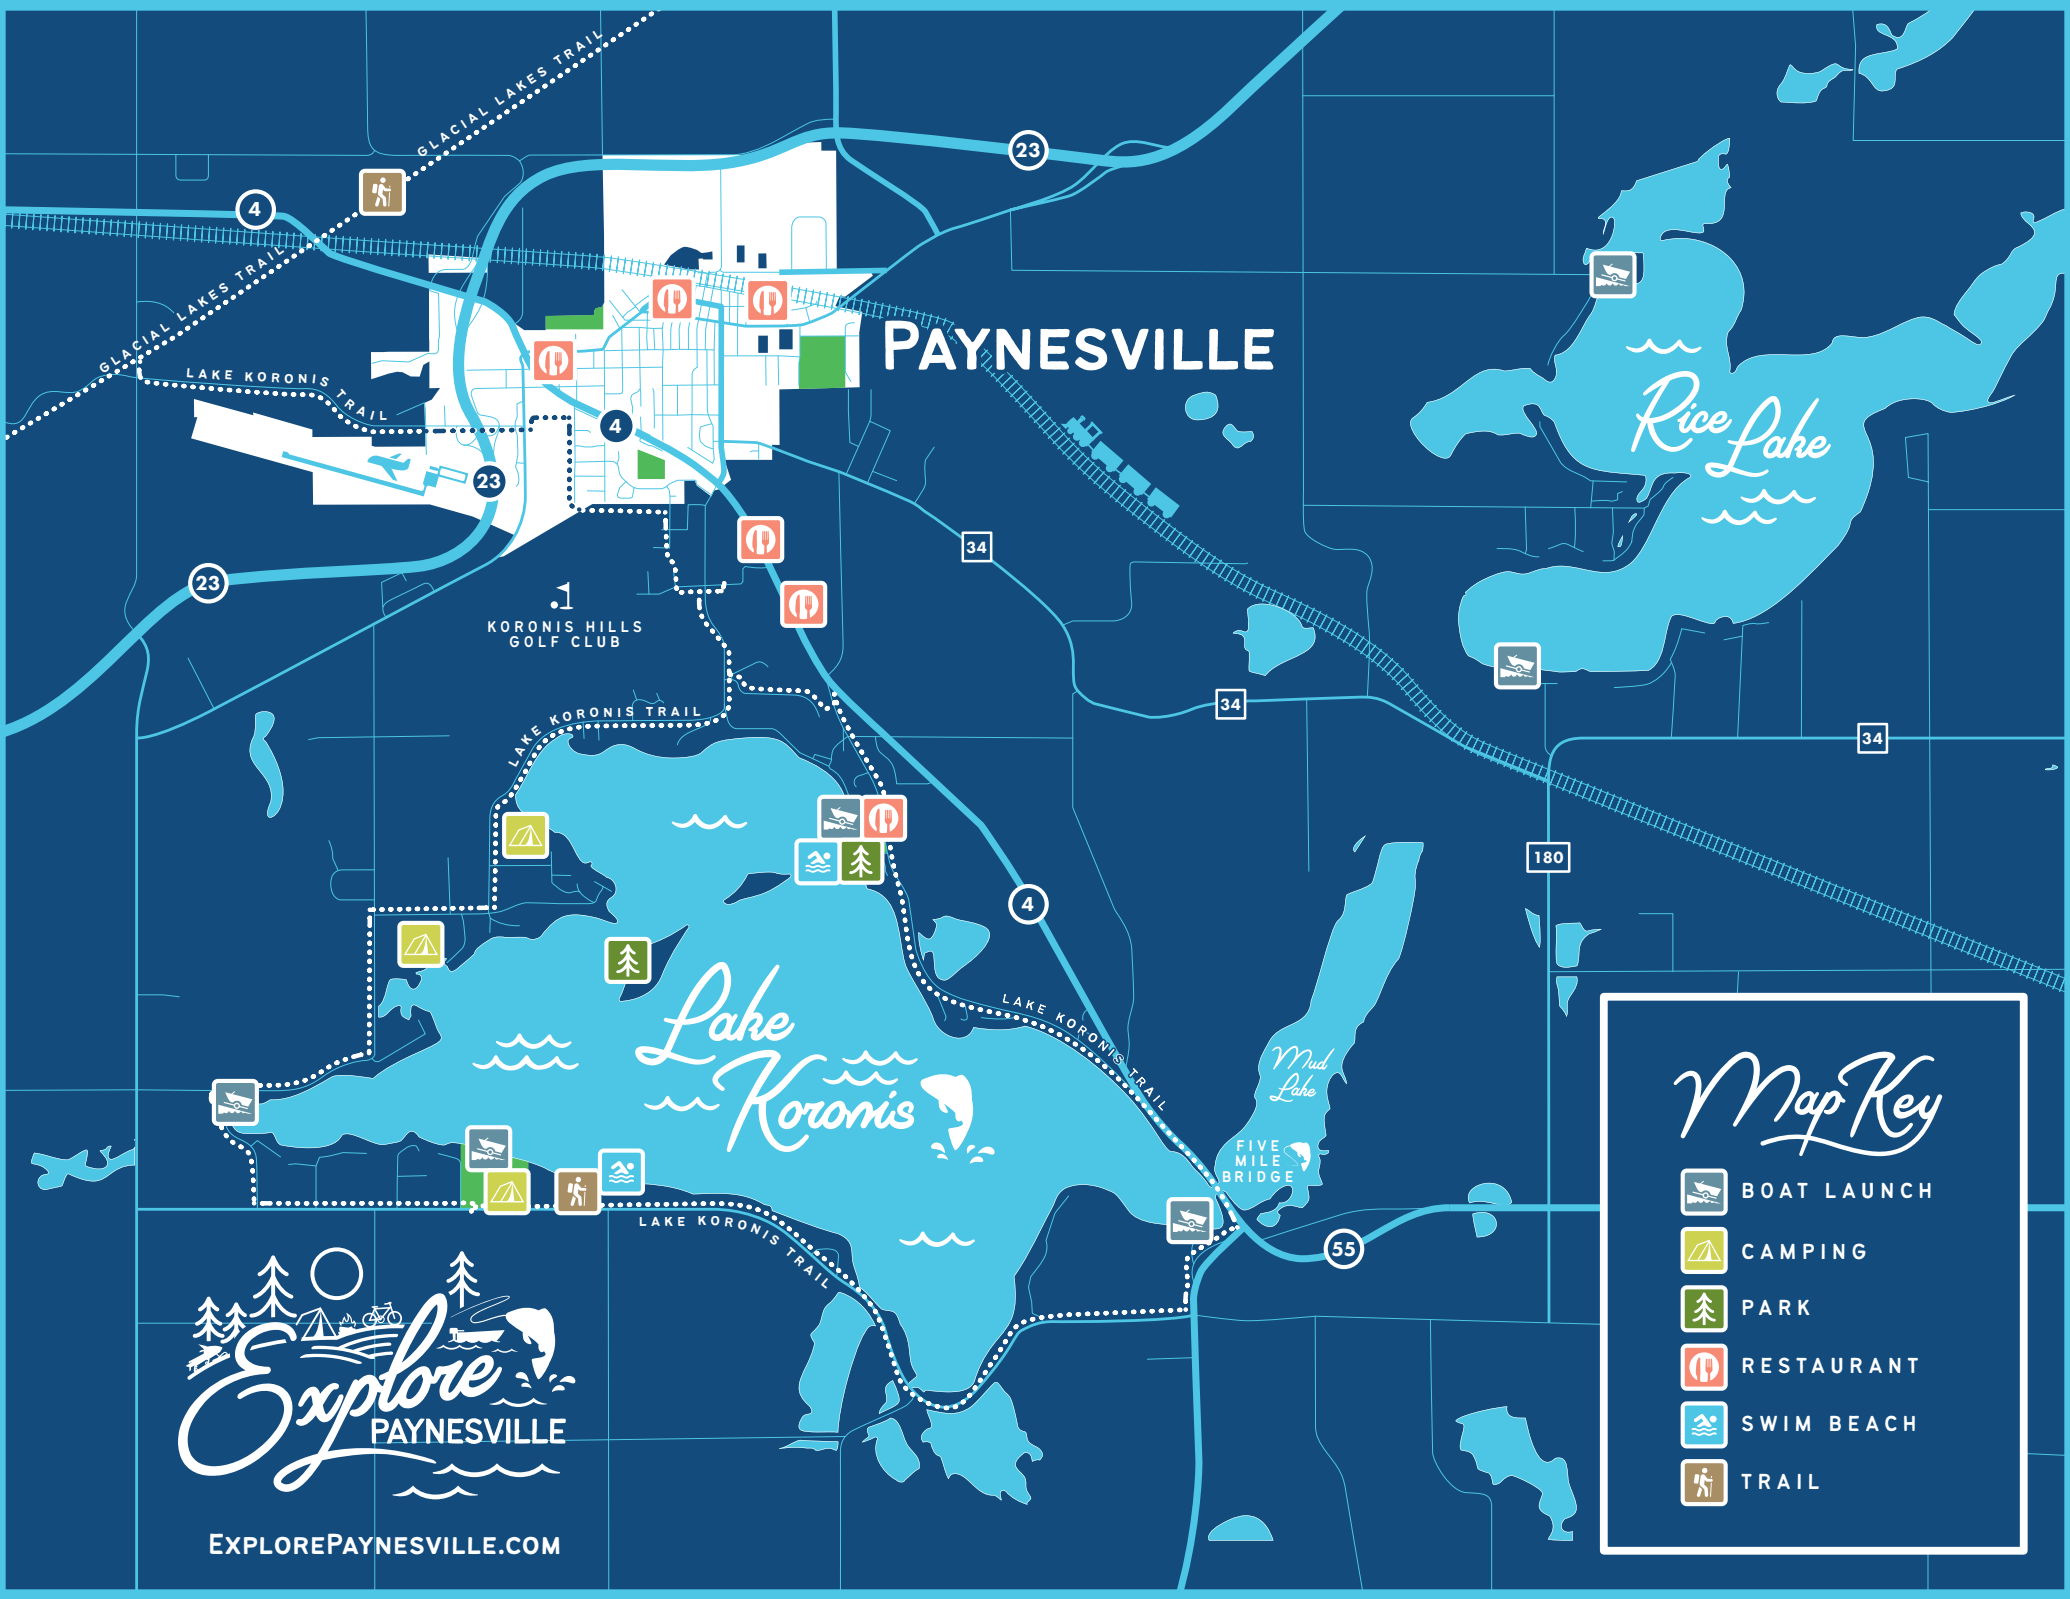

PAYNESVILLE

Map Key

-  BOAT LAUNCH
-  CAMPING
-  PARK
-  RESTAURANT
-  SWIM BEACH
-  TRAIL

EXPLOREPAYNESVILLE.COM